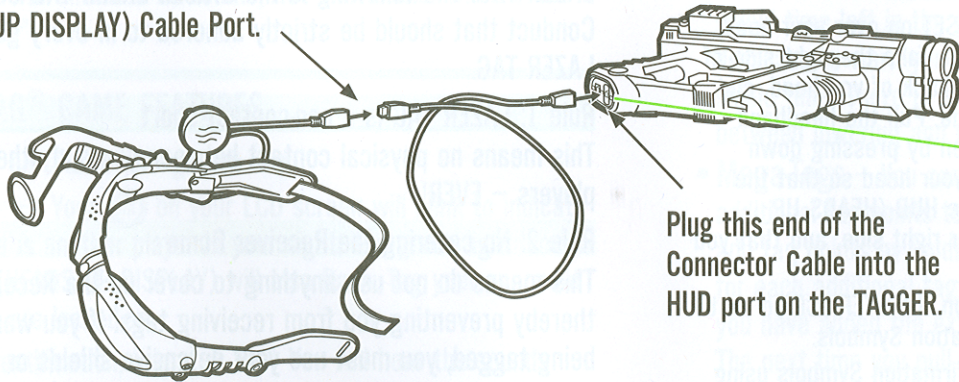

TO HOOK UP THE TAGGER TO THE HUD (HEADS UP DISPLAY) HEADSET SYSTEM

Plug this end of the Connector Cable into the HUD (HEADS UP DISPLAY) Cable Port.

Plug this end of the Connector Cable into the HUD port on the TAGGER.